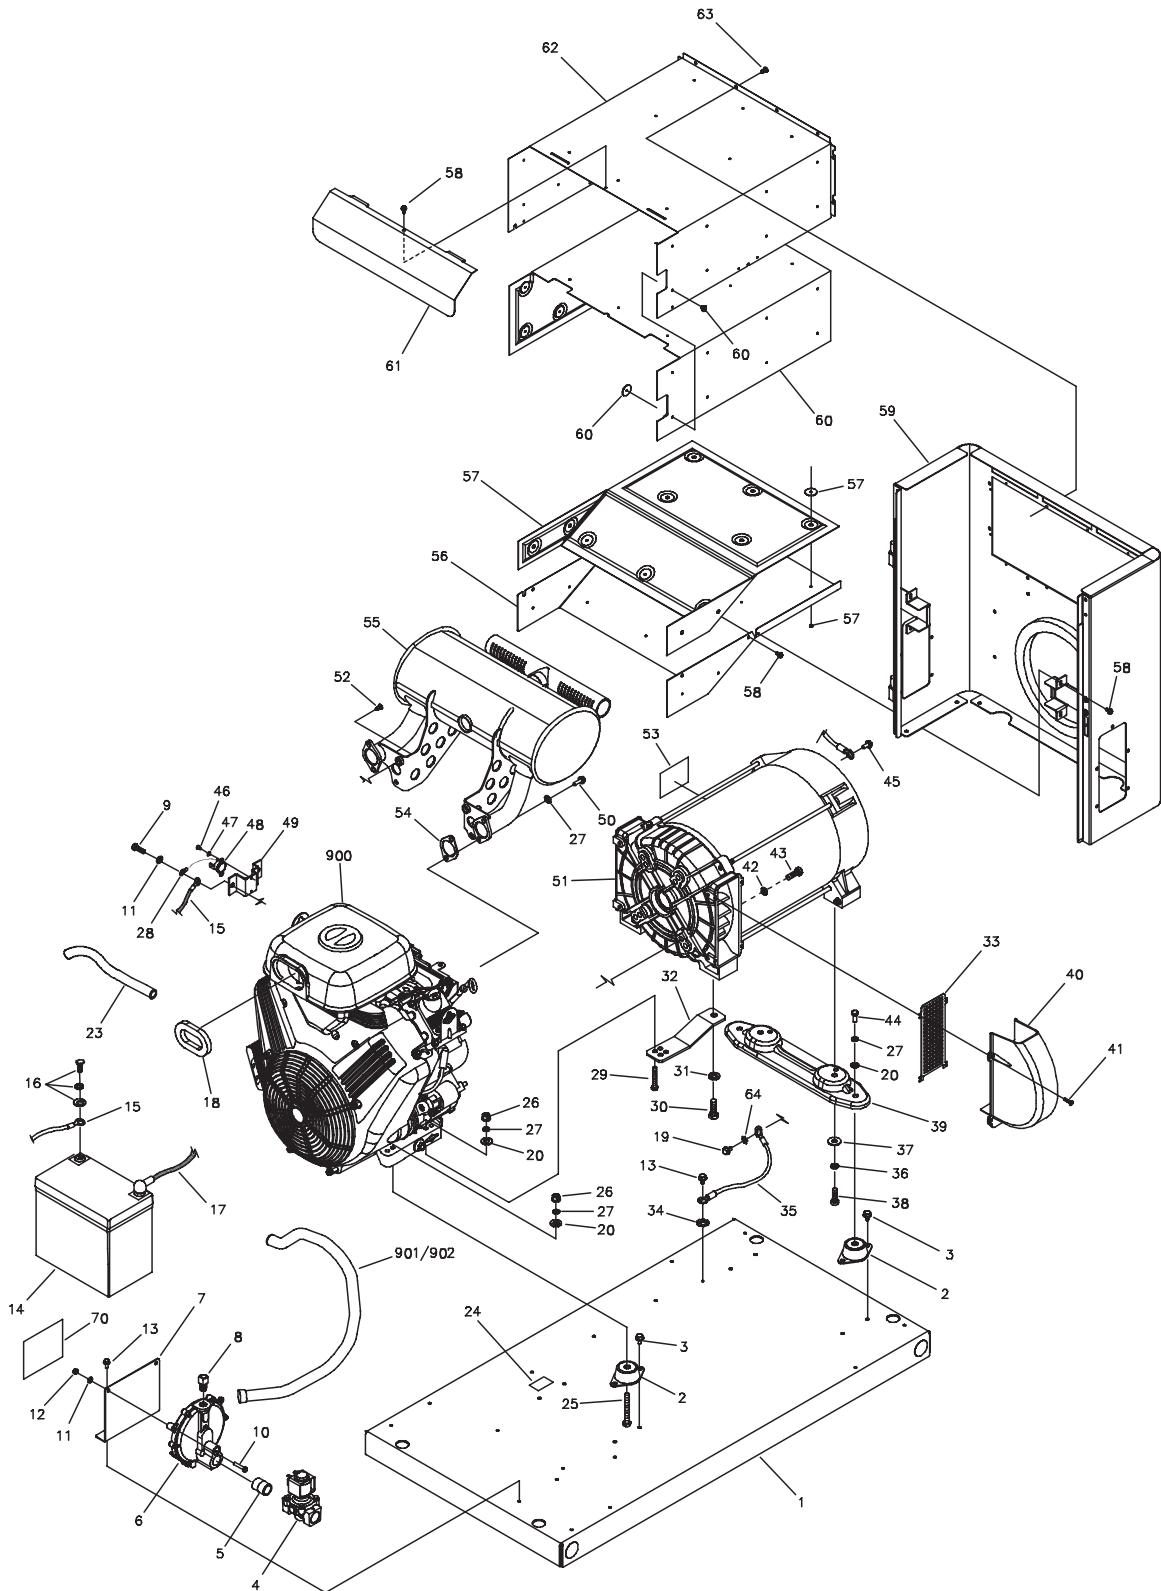

Exploded View - Main Unit

Copyright © 2008 Briggs & Stratton Power Products Group, LLC. All rights reserved. No part of this material may be reproduced or transmitted in any form by any means without the express written permission of Briggs & Stratton Power Products Group, LLC.

Illustrated Parts List - Main Unit

Item	Part #	Description
1	AA203030GS	BASE, Mounting
2	187594GS	MOUNT, Vibration
3	24910GS	HHS, Trilobular 5/16 - 18 x 1/2
4	194683GS	SOLENOID, Gas Fuel
5	194829GS	FITTING, Coupling
6	194830GS	REGULATOR
7	195936GS	BRACKET, Mounting Solenoid
8	202382GS	FITTING, 3/4 Flare to 3/8 NPT
9	*	HHCS, M6 - 1.0 x 16
10	*	HHCS, M6 - 1.0 x 30
11	*	WASHER, 1/4 Lock
12	*	NUT, M6 - 1.0
13	B4300GS	HHS, Trilobular, 1/4 - 20 x 1/2
14	194818GS	BATTERY
15	185939UGS	WIRE-A, Black
16	198913GS	KIT, Battery Hardware
17	198593DGS	WIRE-A, Red
18	202958GS	TUBE, Air Cleaner
19	B4995GS	HHS, Trilobular, 1/4-20 x 7/8
20	*	WASHER, Flat 5/16 - M8
23	1723165SM	HOSE, Oil Drain
24	186649GS	DECAL, Oil Drain
25	*	HHCS, 5/16 - 18 x 2.5 Full Thread
26	*	NUT, 5/16 - 18
27	*	WASHER, Lock 5/16 - M8
28	186790CGS	WIRE
29	*	HHCS, 5/16 - 18 x 2"
30	*	HHCS, M12 - 1.75 x 35
31	*	WASHER, M12
32	B194685GS	SUPPORT, Engine/Alternator, Black
33	202922GS	SCREEN
34	*	WASHER, Shakeproof Ext. M6-1/4
35	185939WGS	WIRE, Ground
36	*	WASHER, 3/8 Lock
37	*	WASHER, Flat, 3/8 - M10
38	*	HHCS, 3/8 - 16 x 1
39	B198896GS	BRACKET, Mounting Alternator, Black
40	202761GS	DUCT, Air
41	*	SCREW, M5.8 x 10, Taptite
42	*	WASHER, Lock 3/8
43	*	SHCS, 3/8 - 16 x 1-1/4
44	*	HHCS, 5/16 - 18 x 3/4
45	B4300GS	HHS, Trilobular, 1/4 - 20 x 1/2
46	*	PPHMS, 4-40 x 0.19
47	*	WASHER, Lock #4

Item	Part #	Description
48	186205GS	SWITCH, Oil Temp
49	194699GS	PLATE, Switch Oil Temp
50	809743	SCREW
51	NSP	ASSY, Alternator (see page 7)
52	692062	SCREW
53	193506GS	DECAL, Caution Hot Surface
54	809872	GASKET
55	202885GS	MUFFLER
56	202884GS	BASE, Muffler Box
57	203533GS	KIT, Insulation, Muffler Box Base
58	56893GS	CRIMPTITE, 10 - 24 x 1/2
59	203407GS	ASSY, Bulkhead, Alternator End w/Insulation
60	203534GS	KIT, Insulation, Muffler Box Top
61	194682GS	COLLECTOR, Muffler Box
62	202883GS	BOX, Muffler Top
63	192445GS	SCREW, 10 - 32 x 5/8
64	*	WASHER, M6 Shakeproof
70	205397GS	DECAL, Requirements, Fuel
900	§	ENGINE
901	843644	FUEL HOSE
902	843438	CLAMP

Items Not Illustrated

203420GS	MANUAL, Install
203421GS	MANUAL, Operator's
MS3483	MANUAL, Engine
203398GS	KIT, Manual/Accessory, HGS
203374GS	PAINT, Touchup, HGS, Continuum Charcoal
198811GS	PAINT, Touchup, Bottle, Metallic Silver 1/2oz
B3518GS	CAP, Funnel Oil Bottle
202295GS	HOSE, Flex
198866GS	KIT, Led Remote
204021GS	KIT, Decals, Service

Optional Accessories

199475GS	PAINT, Touchup, Spray, Silver, 12oz
203417GS	PAINT, Touchup, Spray, Continuum Charcoal, 12oz
6030	KIT, Cold Weather (Includes Battery and Oil Warmers)

* - Items without part numbers are common fasteners and are available at local hardware stores.

§ - Contact Engine Manufacturer